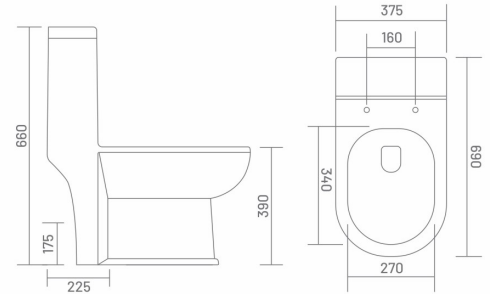

MRP: ₹ 20205/-

Wall Hung Closet  
L 495 W 360 H 360

MRP: ₹ 16505/-

**GORILLA** | WHC70002  
CHOCO MATT

**ULTRA** | TTC30006  
CHOCO MATT

Table Top Basin  
L 415 W 415 H 115

MRP: ₹ 8305/-

● **GORILLA** | WHC70006  
THUNDER MATT