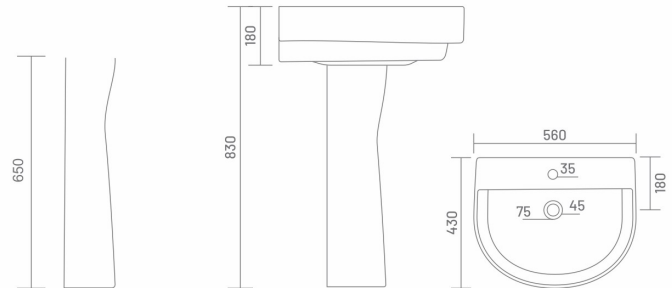

Wash Basin Pedestal
L 560 W 430 H 180
H 650

MRP: ₹ 2505/- (BWH)
MRP: ₹ 2465/- (PDL)