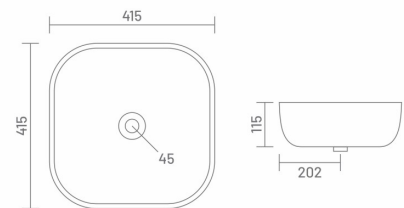

● **GORILLA** | WHC70004
OCEAN MATT

Wall Hung Closet
L 495 W 360 H 360

MRP: ₹ 16505/-

- **UF** UF SEAT COVER
- **PP** PP SEAT COVER

● **ULTRA** | TTC30007
OCEAN MATT

Table Top Basin
L 415 W 415 H 115

MRP: ₹ 8305/-

THIN RIM DESIGN