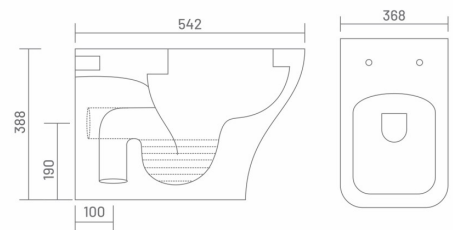

# EWC - European Water Closet

● **YARD** | EWS54003

Water Closet  
L 542 W 368 H 388  
SC - 743

MRP: ₹ 8405/-

**UF** UF SEAT COVER

**PP** PP SEAT COVER

● **YUCCA** | EWS54004

Water Closet  
L 560 W 350 H 420  
SC - 222