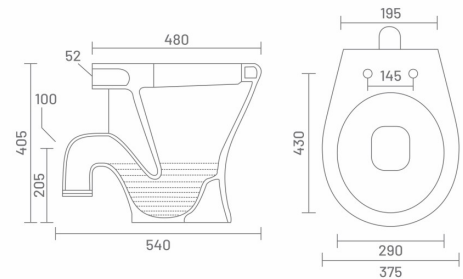

● **YATCH** | EWS54001

Water Closet
L 540 W 375 H 405
SC - CLASSIC

MRP: ₹ 3105/-