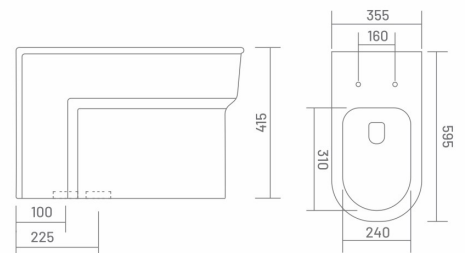

- 4D FLUSH
- RIMLESS DESIGN
- UF SEAT COVER
- SIPHONIC FLUSH
- PP SEAT COVER