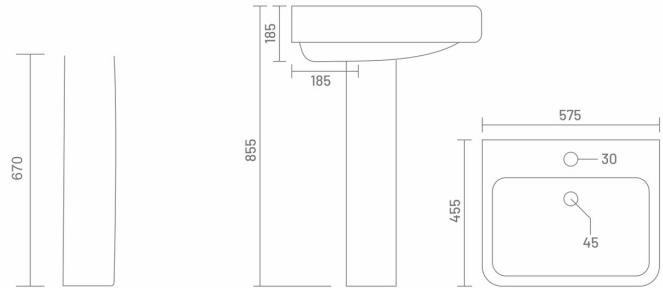

Wash Basin Pedestal
L 575 W 455 H 185
H 670

MRP: ₹ 2805/- (BWH)
MRP: ₹ 2505/- (PDL)