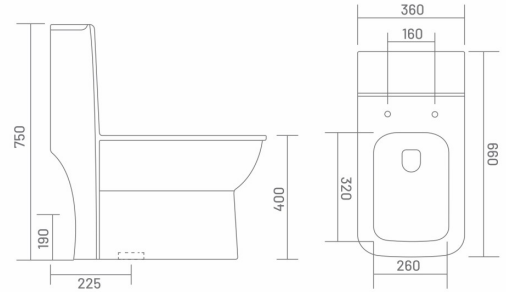

MRP: ₹ 8805/-

● **CAMBRIDGE** | OPC81004  
PALM MATT

One Piece Closet  
L 660 W 360 H 750  
S Trap - 225mm (9")

MRP: ₹ 20205/-

- RIMLESS DESIGN
- WASH DOWN FLUSH
- UF** UF SEAT COVER
- PP** PP SEAT COVER

Wall Hung Closet  
L 510 W 350 H 340