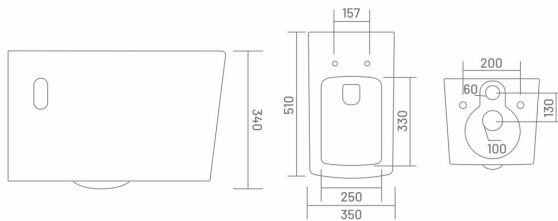

- **UF** UF SEAT COVER
- **PP** PP SEAT COVER