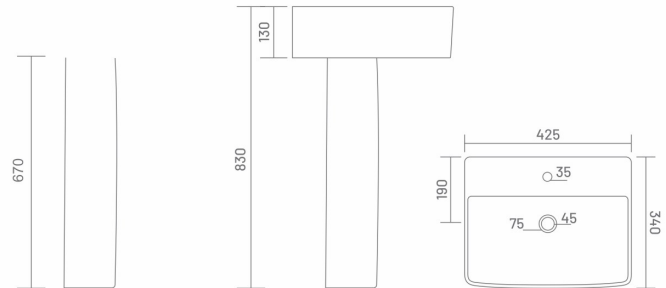

## ● LATTE + PLANO A

BWH36005 + PDL36041

Wash Basin Pedestal  
L 425 W 340 H 130  
H 670

MRP: ₹ 2805/- (BWH)  
MRP: ₹ 2505/- (PDL)