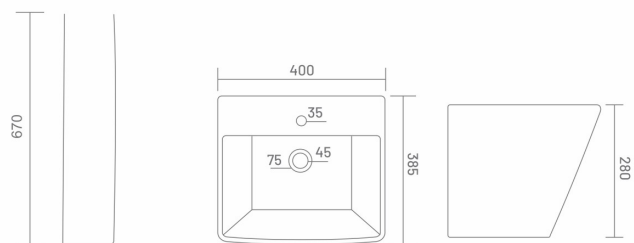

Wash Basin Pedestal
L 565 W 425 H 182
H 670

MRP: ₹ 2405/- (BWH)
MRP: ₹ 2505/- (PDL)