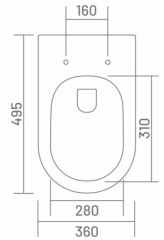

UF UF SEAT COVER

PP PP SEAT COVER