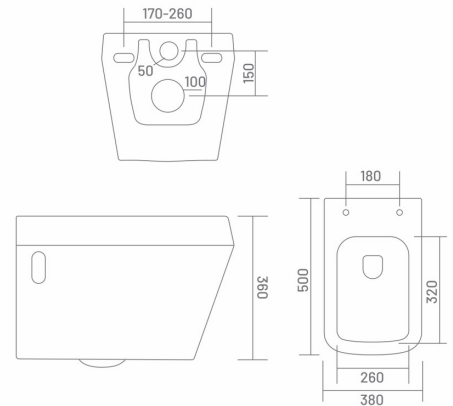

## ● GRANNY | WH18007

Wall Hung Closet  
L 500 W 370 H 360  
SC - 743

MRP: ₹ 10505/-

**UF** UF SEAT COVER

RIMLESS DESIGN

**PP** PP SEAT COVER