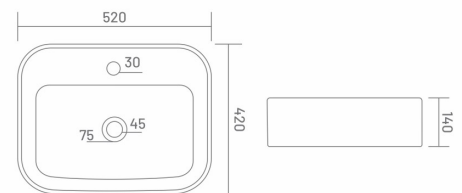

● UNITECH | BTT45008

Table Top Basin
L 520 W 420 H 140

MRP: ₹ 5805/-