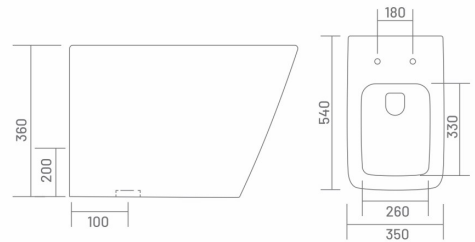

- RIMLESS DESIGN
- UF SEAT COVER
- PP SEAT COVER