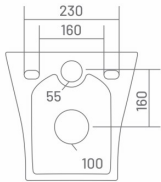

● **GRULLO** | WHC70009
PALM MATT

- **UF** UF SEAT COVER
- **PP** PP SEAT COVER