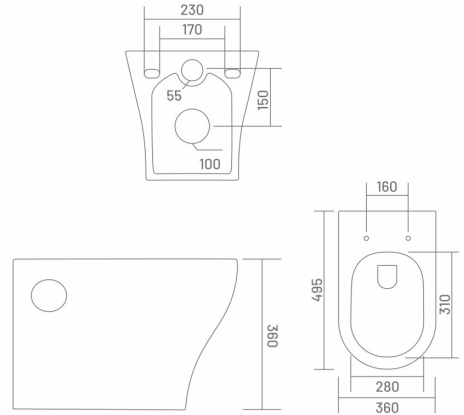

● **GORILLA** | WHC70007  
PEACH MATT

Wall Hung Closet  
L 495 W 360 H 360

MRP: ₹ 16505/-

UF UF SEAT COVER

PP PP SEAT COVER

● **ULTRA** | TTC30010  
PEACH MATT

Table Top Basin  
L 415 W 415 H 115

MRP: ₹ 8305/-