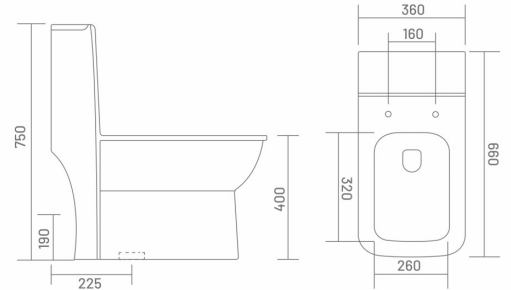

SANITARYWARE

*Keep Clean Keep Safe...*

● **CAMBRIDGE** | OPC81001  
BLACK GLOSSY

One Piece Closet  
L 660 W 360 H 750  
S Trap - 225mm (9")

MRP: ₹ 20205/-

- RIMLESS DESIGN
- WASH DOWN FLUSH
- UF SEAT COVER
- PP SEAT COVER