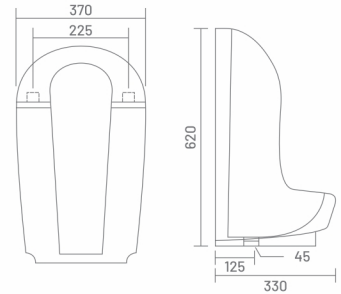

URINAL

● RULER | UR72003

Urinal
L 330 W 370 H 620

MRP: ₹ 4505/-