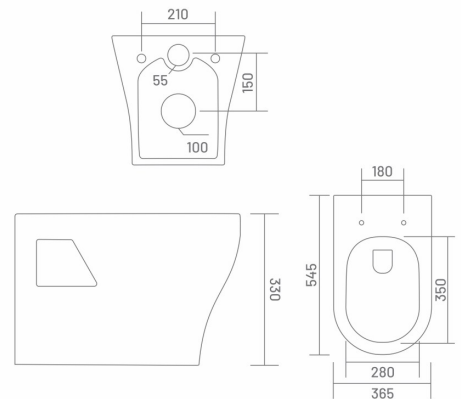

## ● GRANITE | WH18006 with Jet

Wall Hung Closet  
L 545 W 365 H 330  
SC - 222

MRP: ₹ 10305/-

**UF** UF SEAT COVER

**PP** PP SEAT COVER