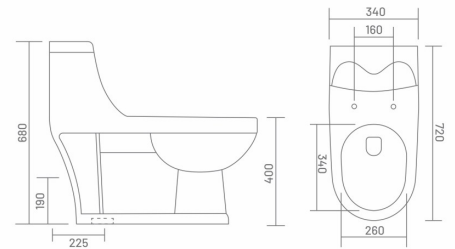

## ● CALICO | OP90001

One Piece Closet  
L 720 W 340 H 680  
S Trap - 225mm (9")  
SC - 710

MRP: ₹ 11505/-

**PP** PP SEAT COVER