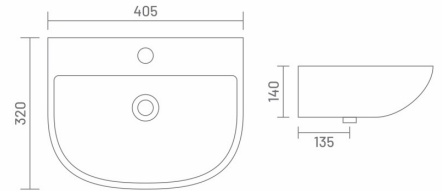

● LAUREL | BHW36001

Wall Hung Basin
L 405 W 320 H 140

MRP: ₹ 2305/-