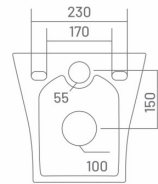

GORILLA | WHC70002
CHOCO MATT