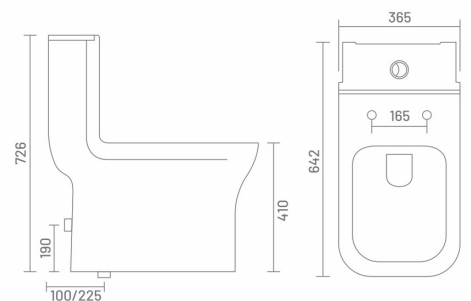

## ● CAMEL | OP90006 with Jet

One Piece Closet  
L 642 W 365 H 726  
S Trap - 225mm (9")  
SC - 743

MRP: ₹ 16005/-

**UF** UF SEAT COVER

WASH DOWN FLUSH

**PP** PP SEAT COVER