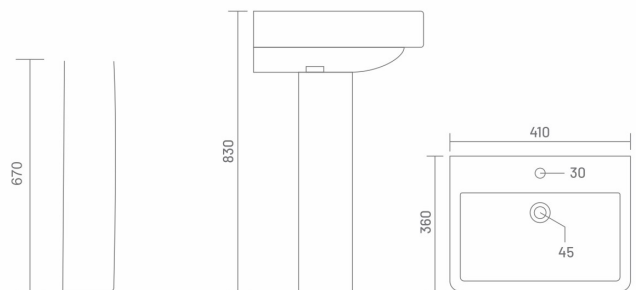

Wash Basin Pedestal
L 410 W 360 H 155
H 670

MRP: ₹ 2305/- (BWH)
MRP: ₹ 2505/- (PDL)