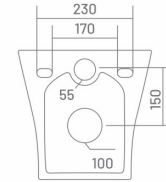

● **GORILLA** | WHC70004
OCEAN MATT

Wall Hung Closet
L 495 W 360 H 360

MRP: ₹ 16505/-