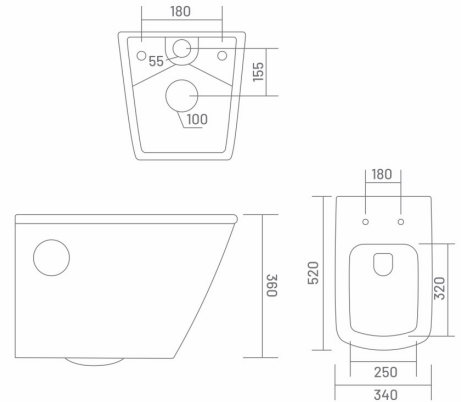

## ● GOLD | WH18009

Wall Hung Closet  
L 510 W 340 H 350  
SC - 743

MRP: ₹ 11205/-

**UF** UF SEAT COVER

 RIMLESS DESIGN

**PP** PP SEAT COVER