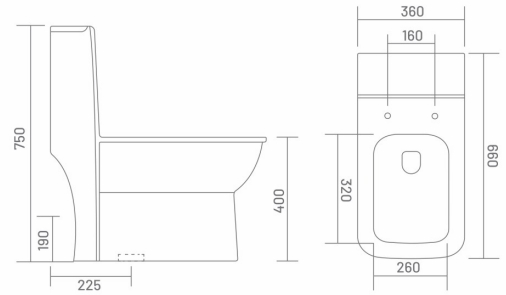

- RIMLESS DESIGN
- WASH DOWN FLUSH
- UF SEAT COVER
- PP SEAT COVER