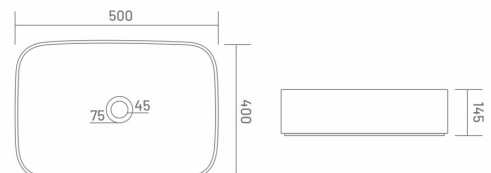

Wall Hung Closet  
L 515 W 360 H 350

MRP: ₹ 15405/-

● **GLITTER** | WHC70001  
BLACK GLOSSY

- UF SEAT COVER
- PP SEAT COVER

● **UNITED** | TTC30002  
BLACK GLOSSY

Table Top Basin  
L 500 W 400 H 145

MRP: ₹ 8805/-