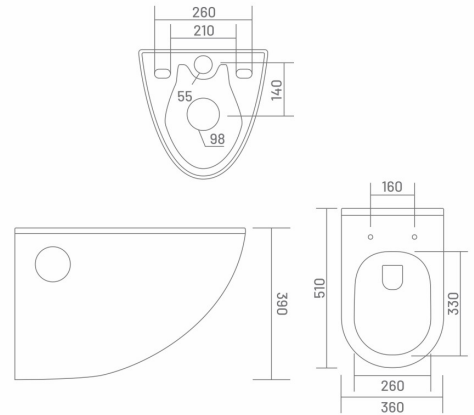

## ● GLOSSY | WH18003

Wall Hung Closet  
L 510 W 360 H 390  
SC - 222

MRP: ₹ 9105/-

**UF** UF SEAT COVER

 RIMLESS DESIGN

**PP** PP SEAT COVER