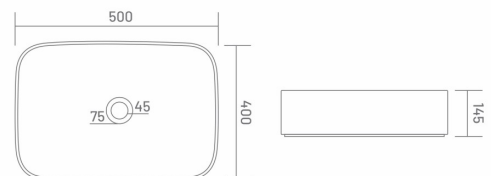

MRP: ₹ 18405/-

● **GRULLO** | WHC70009  
PALM MATT

- UF** UF SEAT COVER
- PP** PP SEAT COVER

● **UNITED** | TTC30004  
PALM MATT

Table Top Basin  
L 500 W 400 H 145

MRP: ₹ 8805/-

● **CARLOS** | OPC81006  
SMOKE MATT