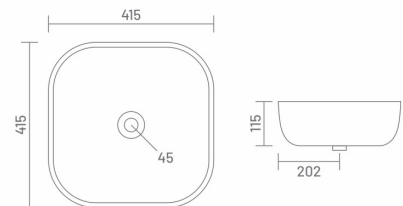

- UF** UF SEAT COVER
- PP** PP SEAT COVER

● **ULTRA** | TTC30005  
SMOKE MATT

Table Top Basin  
L 415 W 415 H 115

MRP: ₹ 8305/-

- THIN RIM DESIGN

**CARLOS** | OPC81005  
CHOCO MATT

One Piece Closet  
L 690 W 375 H 750  
S Trap - 225mm (9")