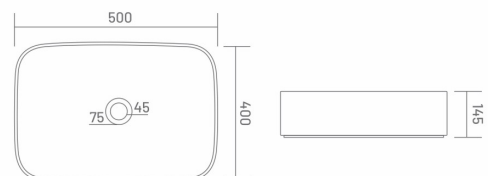

MRP: ₹ 18405/-

● **GRULLO** | WHC70008  
BLACK MATT

- UF** UF SEAT COVER
- PP** PP SEAT COVER

● **UNITED** | TTC30001  
BLACK MATT

Table Top Basin  
L 500 W 400 H 145

MRP: ₹ 8805/-

● **CAMBRIDGE** | OPC81002  
PALM GLOSSY