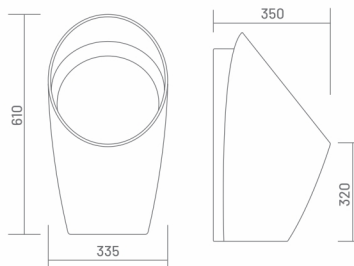

● RATTLE | UR72005

Urinal
L 350 W 335 H 610

MRP: ₹ 5905/-
MRP: ₹ 8405/- (Black Glossy)