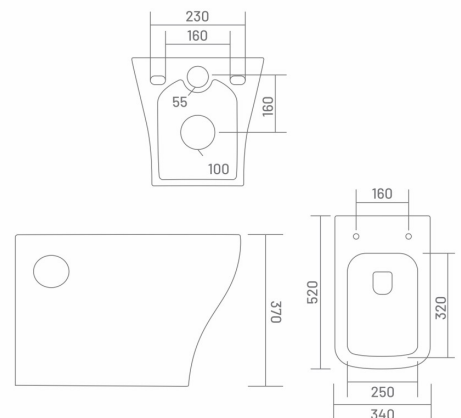

## ● GLITTER | WH18008 with Jet

Wall Hung Closet  
L 515 W 360 H 350  
SC - 743

MRP: ₹ 10805/-

INBUILT JET

**UF** UF SEAT COVER

**PP** PP SEAT COVER