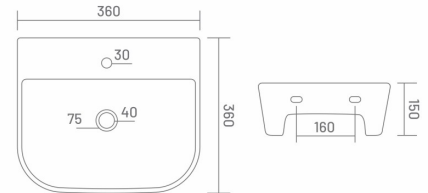

● LYNCH | BHW36003

Wall Hung Basin
L 360 W 360 H 150
MRP: ₹ 2405/-