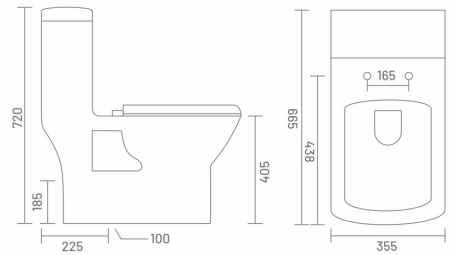

## ● CARBON | OP90003

One Piece Closet  
 L 665 W 355 H 720  
 S Trap - 225mm (9")  
 SC - 735

MRP: ₹ 14105/-

**PP** PP SEAT COVER