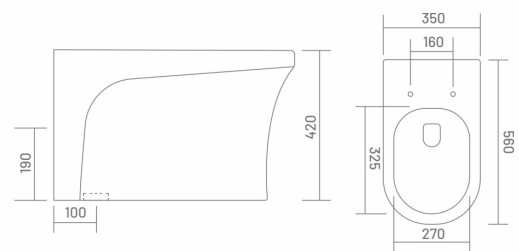

RIMLESS DESIGN

UF UF SEAT COVER

PP PP SEAT COVER