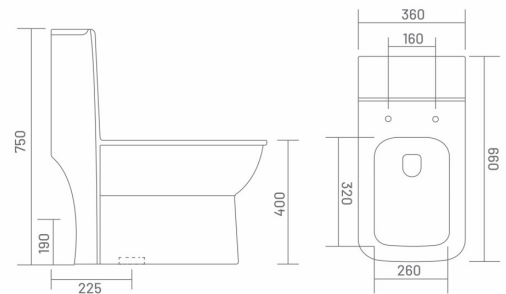

One Piece Closet
L 660 W 360 H 750
S Trap - 225mm (9")
SC - 743

MRP: ₹ 16005/-