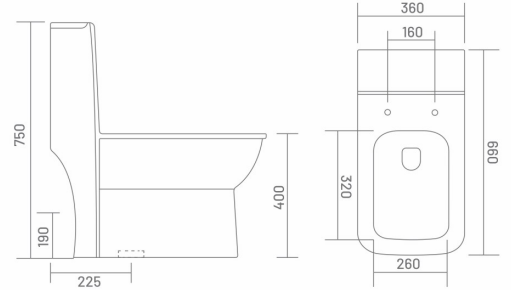

- RIMLESS DESIGN
- WASH DOWN FLUSH
- **UF** UF SEAT COVER
- **PP** PP SEAT COVER