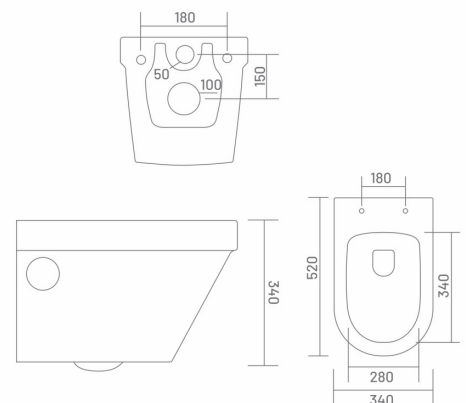

## ● GONZO | WH18004

Wall Hung Closet  
L 520 W 350 H 350  
SC - 222

MRP: ₹ 9305/-

**UF** UF SEAT COVER

 RIMLESS DESIGN

**PP** PP SEAT COVER