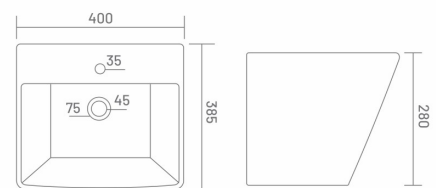

● PERSIAN | BOP27004

One Piece Basin
L 400 W 385 H 280

MRP: ₹ 5205/-