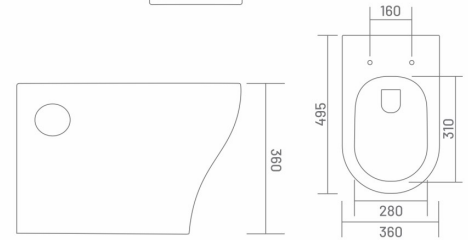

THIN RIM DESIGN

● **GORILLA** | WHC70004  
OCEAN MATT

Wall Hung Closet  
L 495 W 360 H 360

MRP: ₹ 16505/-

- UF** UF SEAT COVER
- PP** PP SEAT COVER

● **ULTRA** | TTC30007  
OCEAN MATT

Table Top Basin  
L 415 W 415 H 115