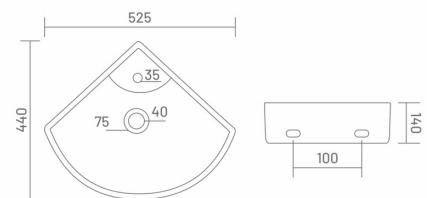

● LAVA | BHW36006

Wall Hung Basin
L 525 W 440 H 140

MRP: ₹ 2805/-