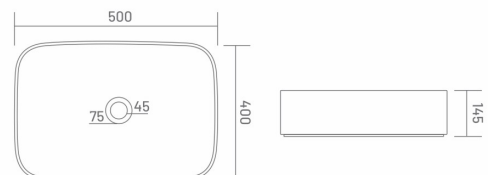

● **UNITED** | TTC30003
PALM GLOSSY

Table Top Basin
L 500 W 400 H 145

MRP: ₹ 8805/-