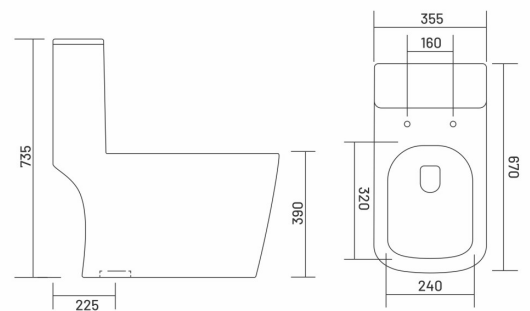

## ● CAMEO | OP90004

One Piece Closet  
 L 650 W 360 H 740  
 S Trap - 225mm (9")  
 SC - 743

MRP: ₹ 14805/-

**UF** UF SEAT COVER

**PP** PP SEAT COVER