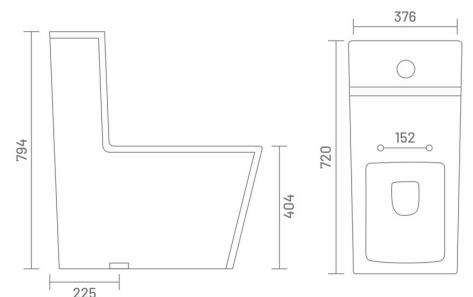

One Piece Closet
L 720 W 376 H 794
S Trap - 225mm (9")
SC - 702

MRP: ₹ 21705/-

- 4D FLUSH
- SYPHONIC FLUSH
- RIMLESS DESIGN
- TORNADO FLUSH
- PP SEAT COVER