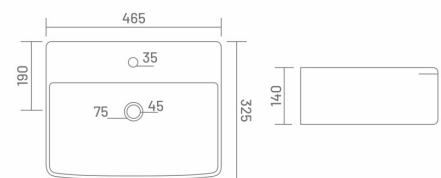

● LUXOR | BHW36004

Wall Hung Basin
L 465 W 325 H 140
MRP: ₹ 2405/-