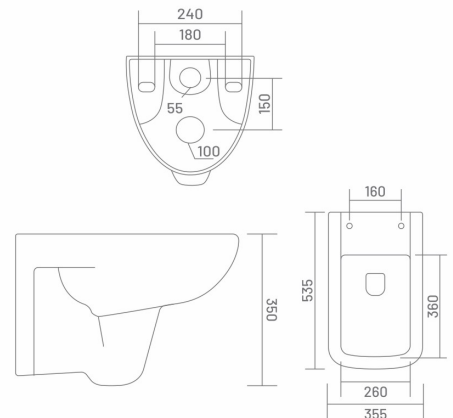

## ● GLACIER | WH18002

Wall Hung Closet  
L 535 W 355 H 350  
SC - 743

MRP: ₹ 8605/-

**UF** UF SEAT COVER

RIMLESS DESIGN

**PP** PP SEAT COVER