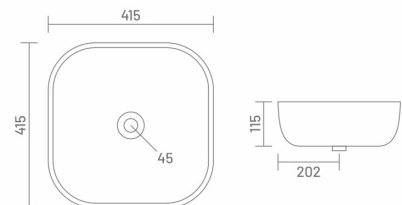

MRP: ₹ 20205/-

Wall Hung Closet  
L 495 W 360 H 360

MRP: ₹ 16505/-

**GORILLA** | WHC70002  
CHOCO MATT

**ULTRA** | TTC30006  
CHOCO MATT

Table Top Basin  
L 415 W 415 H 115

MRP: ₹ 8305/-

● **GORILLA** | WHC70006  
THUNDER MATT