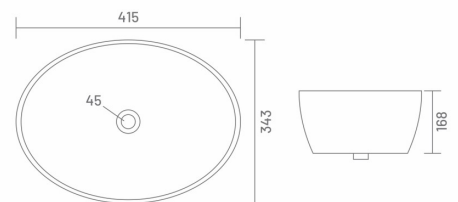

TABLE TOP BASIN

● UNICORN | BTT45001

Table Top Basin
L 400 W 300 H 150

MRP: ₹ 4405/-

THIN RIM DESIGN

● UNIBIC | BTT45002

Table Top Basin
L 415 W 343 H 168

MRP: ₹ 4505/-

THIN RIM DESIGN