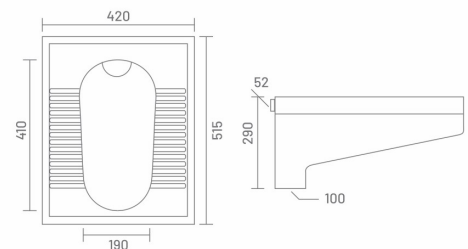

Pan
L 515 W 420 H 290

MRP: ₹ 2025/-