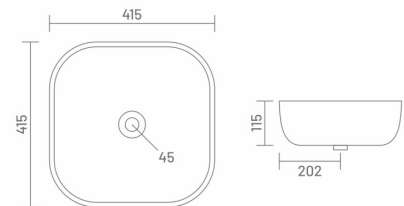

Wall Hung Closet  
L 495 W 360 H 360

MRP: ₹ 16505/-

**UF** UF SEAT COVER

**PP** PP SEAT COVER

● **ULTRA** | TTC30009  
THUNDER MATT

Table Top Basin  
L 415 W 415 H 115

MRP: ₹ 8305/-

THIN RIM DESIGN