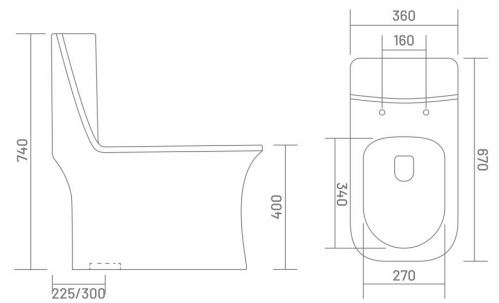

## ● CANDY | OP90009

One Piece Closet  
L 670 W 360 H 740  
S Trap - 225mm (9")  
SC - 743

MRP: ₹ 16205/-

- 5D FLUSH
- RIMLESS DESIGN
- UF SEAT COVER
- SYPHONIC FLUSH
- PP SEAT COVER