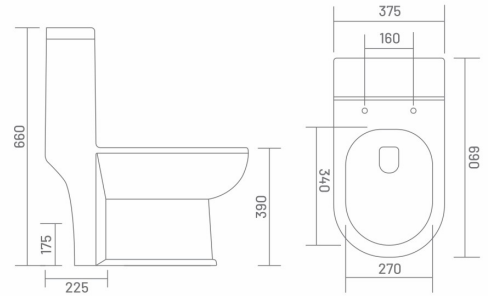

- RIMLESS DESIGN
- WASH DOWN FLUSH
- **UF** UF SEAT COVER
- **PP** PP SEAT COVER