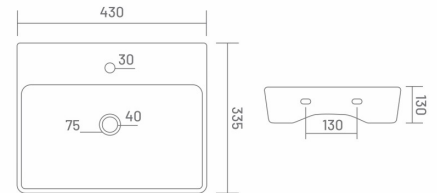

● LATTE | BHW36005

Wall Hung Basin
L 430 W 355 H 130

MRP: ₹ 2805/-