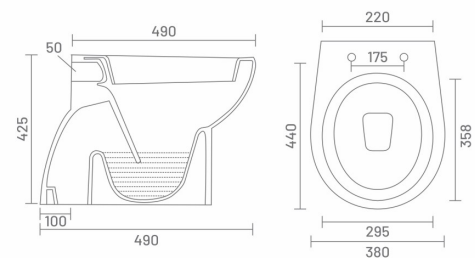

# EWC - European Water Closet

● **YATCH** | EWS54001

Water Closet  
L 540 W 375 H 405  
SC - CLASSIC

MRP: ₹ 3105/-

● **YORK** | EWS54002

Water Closet  
L 490 W 380 H 425  
SC - CONCEALED

MRP: ₹ 3505/-

# EWC - European Water Closet

● **YARD** | EWS54003

Water Closet  
L 542 W 368 H 388  
SC - 743

MRP: ₹ 8405/-

**UF** UF SEAT COVER

**PP** PP SEAT COVER

● **YUCCA** | EWS54004

Water Closet  
L 560 W 350 H 420  
SC - 222