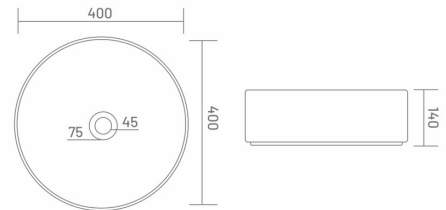

● UNDO | BTT45007

Table Top Basin
L 400 W 400 H 140

MRP: ₹ 5105/-