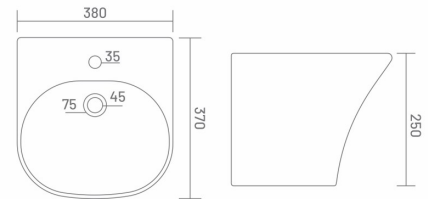

● PEARL | BOP27003

One Piece Basin
L 380 W 370 H 250

MRP: ₹ 4905/-