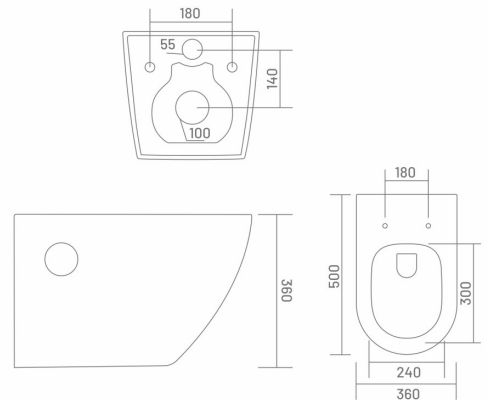

## ● GELATO | WH18005

Wall Hung Closet  
L 500 W 360 H 340  
SC - 222

MRP: ₹ 10105/-

WH18010

**UF** UF SEAT COVER

RIMLESS DESIGN

**PP** PP SEAT COVER