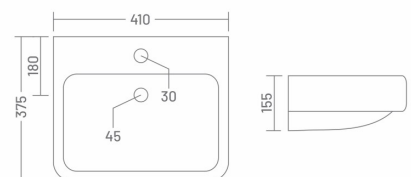

● LEMONADE | BHW36002

Wall Hung Basin
L 410 W 375 H 155

MRP: ₹ 2305/-