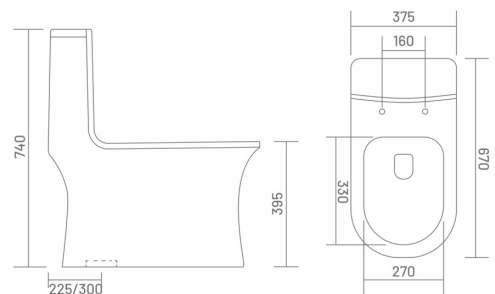

ONE PIECE CLOSET

● CAMBRIDGE | OP90007 with Jet

One Piece Closet
L 660 W 360 H 750
S Trap - 225mm (9")
SC - 743

MRP: ₹ 16005/-

● CARMINE | OP90008

One Piece Closet
L 670 W 375 H 740
S Trap - 225mm (9")
SC - 222

MRP: ₹ 16205/-