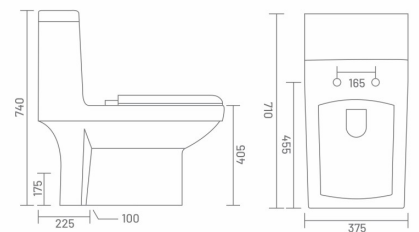

## ● CANERY | OP90002

One Piece Closet  
L 710 W 375 H 740  
S Trap - 225mm (9")  
SC - 784

MRP: ₹ 11905/-

**PP** PP SEAT COVER