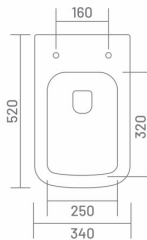

● **GRULLO** | WHC70009
PALM MATT

- **UF** UF SEAT COVER
- **PP** PP SEAT COVER