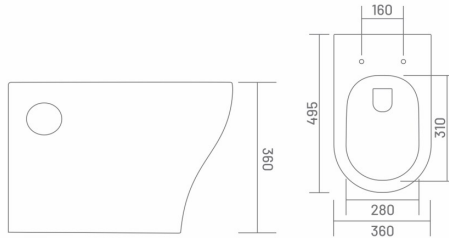

- **UF** UF SEAT COVER
- **PP** PP SEAT COVER