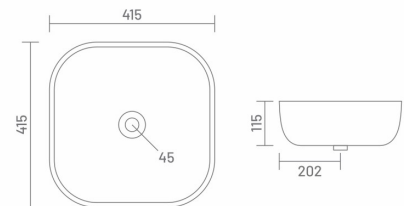

● **GORILLA** | WHC70007
PEACH MATT

Wall Hung Closet
L 495 W 360 H 360

MRP: ₹ 16505/-

UF UF SEAT COVER

PP PP SEAT COVER

● **ULTRA** | TTC30010
PEACH MATT

Table Top Basin
L 415 W 415 H 115

MRP: ₹ 8305/-

THIN RIM DESIGN