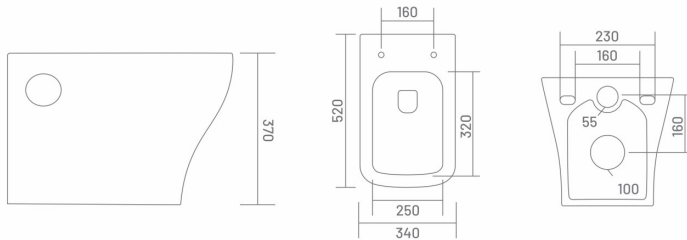

- UF SEAT COVER
- PP SEAT COVER