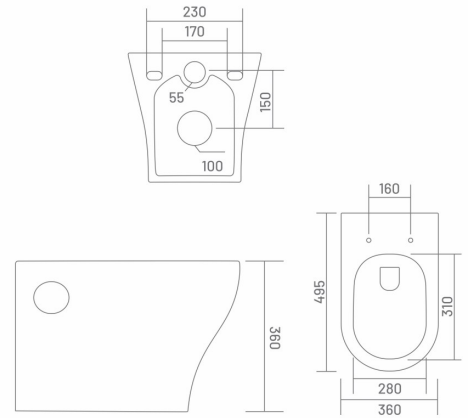

UF UF SEAT COVER

PP PP SEAT COVER