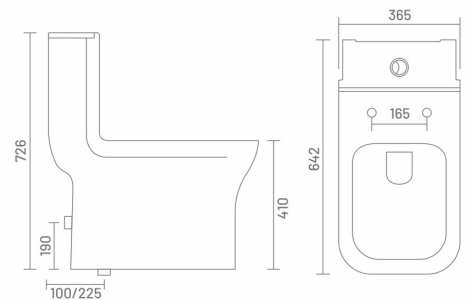

## ● CAMEL 4" | OP90005

One Piece Closet  
L 642 W 365 H 726  
S Trap - 100mm (4")  
SC - 743

MRP: ₹ 14805/-

**UF** UF SEAT COVER

WASH DOWN FLUSH

**PP** PP SEAT COVER