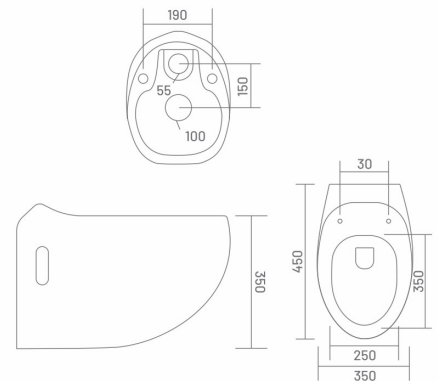

# EWC - European Water Closet

● **YATCH** | EWS54001

Water Closet  
L 540 W 375 H 405  
SC - CLASSIC

MRP: ₹ 3105/-

● **YORK** | EWS54002

Water Closet  
L 490 W 380 H 425  
SC - CONCEALED

MRP: ₹ 3505/-