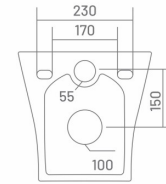

● **GORILLA** | WHC70005
OLIVE MATT

Wall Hung Closet
L 495 W 360 H 360

MRP: ₹ 16505/-