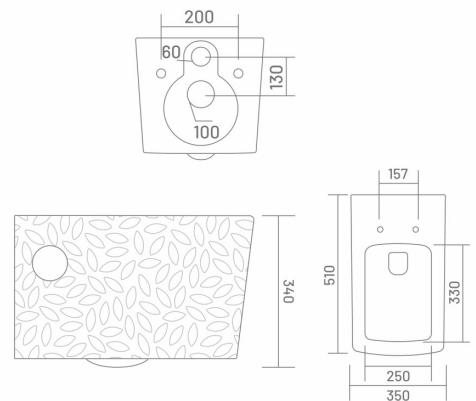

## ● GRULLO | WH18010

Wall Hung Closet  
L 510 W 350 H 340  
SC - 743

MRP: ₹ 12705/-

**UF** UF SEAT COVER

**PP** PP SEAT COVER